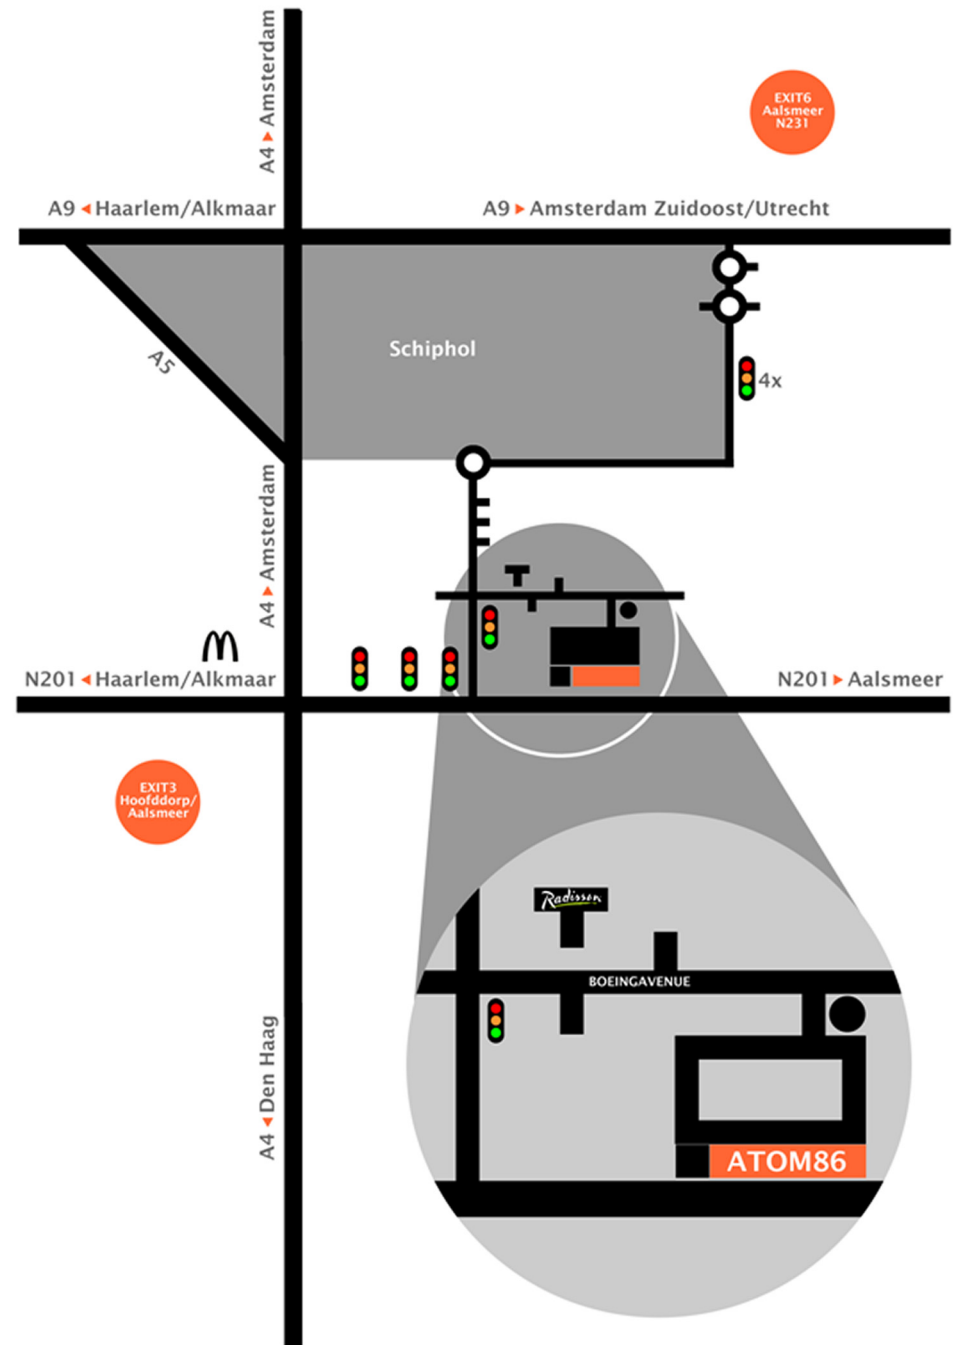

at m86

Coming from Utrecht

- ▲ A2, direction Amsterdam
- ▼ take exit direction Schiphol (A9)
- ▼ take exit direction The Hague/Schiphol (A4)
- ▼ after Schiphol tunnel, take exit Hoofddorp/Aalsmeer
- ▶ at the bottom of the exit, turn right direction Aalsmeer
- ◀ turn left at the 3rd traffic lights towards Schiphol-Rijk/Oude Meer/Schiphol-Oost
- ▶ take the first turn right (Boeing Avenue)
- ▶▶ take the second turn right (Star Parc)
- ◀▶ then immediately left and then right
- Schuberg Philis is at the end of the road

Coming from The Hague/Rotterdam

- ▲ A4, direction Amsterdam
- ▼ take exit Hoofddorp/Aalsmeer
- ▶ at the bottom of the exit, turn right direction Aalsmeer
- ◀ turn left at the 2nd traffic lights towards Schiphol-Rijk/Oude Meer/Schiphol-Oost
- ▶ take the first turn right (Boeing Avenue)
- ▶▶ take the second turn right (Star Parc)
- ◀▶ then immediately left and then right
- Schuberg Philis is at the end of the road

Coming from Amsterdam

- ▲ A4, direction The Hague
- ▼ after Schiphol tunnel, take exit Hoofddorp/Aalsmeer
- ▶ at the bottom of the exit, turn right direction Aalsmeer
- ◀ turn left at the 3rd traffic lights towards Schiphol-Rijk/Oude Meer/Schiphol-Oost
- ▶ take the first turn right (Boeing Avenue)
- ▶▶ take the second turn right (Star Parc)
- ◀▶ then immediately left and then right
- Schuberg Philis is at the end of the road